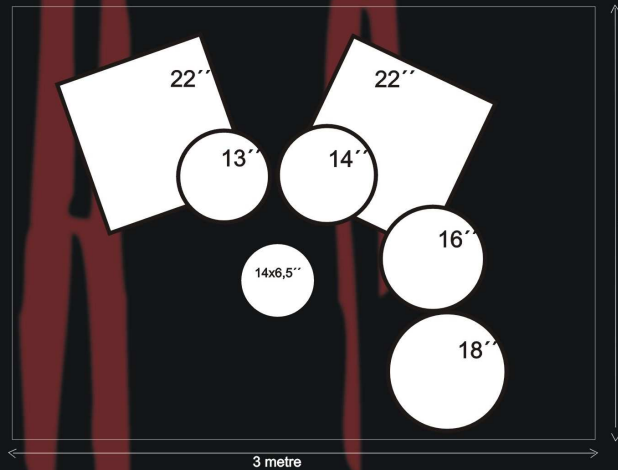

From Grind Core to dirty fucking Metallic Crust 'n' Roll those boys evolved during twenty two years. You will hear music which wreck your balls and kick your arse. The storm is called

MALIGNANT TUMÖUR

STAGEPLAN

back mic on stand

lead mic on stand

back mic on stand

GUITAR 1

amp:
Marshall JCM800, 2203KK
box:
Marshall 1960 A, vintage

BASS

amp:
Hartke 3500
box:
Marshall VBC412

DRUMS

drums:
Mapex, Meridian maple

GUITAR 2

amp:
Peavey 5150
box:
Marshall 1960 A

WWW:

<http://www.malignanttumour.com>; <http://bandzone.cz/malignanttumour>; <http://www.facebook.com/malignanttumour>

Booking:

Worldwide: booking@malignanttumour.com; **Germany:** ralph@metal2stage.de; **Be-Ne-Lux:** luc@doomstarbookings.com

Interview:

Email: bilos@malignanttumour.com; **Phone:** +420 605 521 989

Postal address:

Martin „Bílos“ Bílek, Tovární 12, 709 00 Ostrava – Mar. Hory, CZECH REPUBLIC, EUROPE